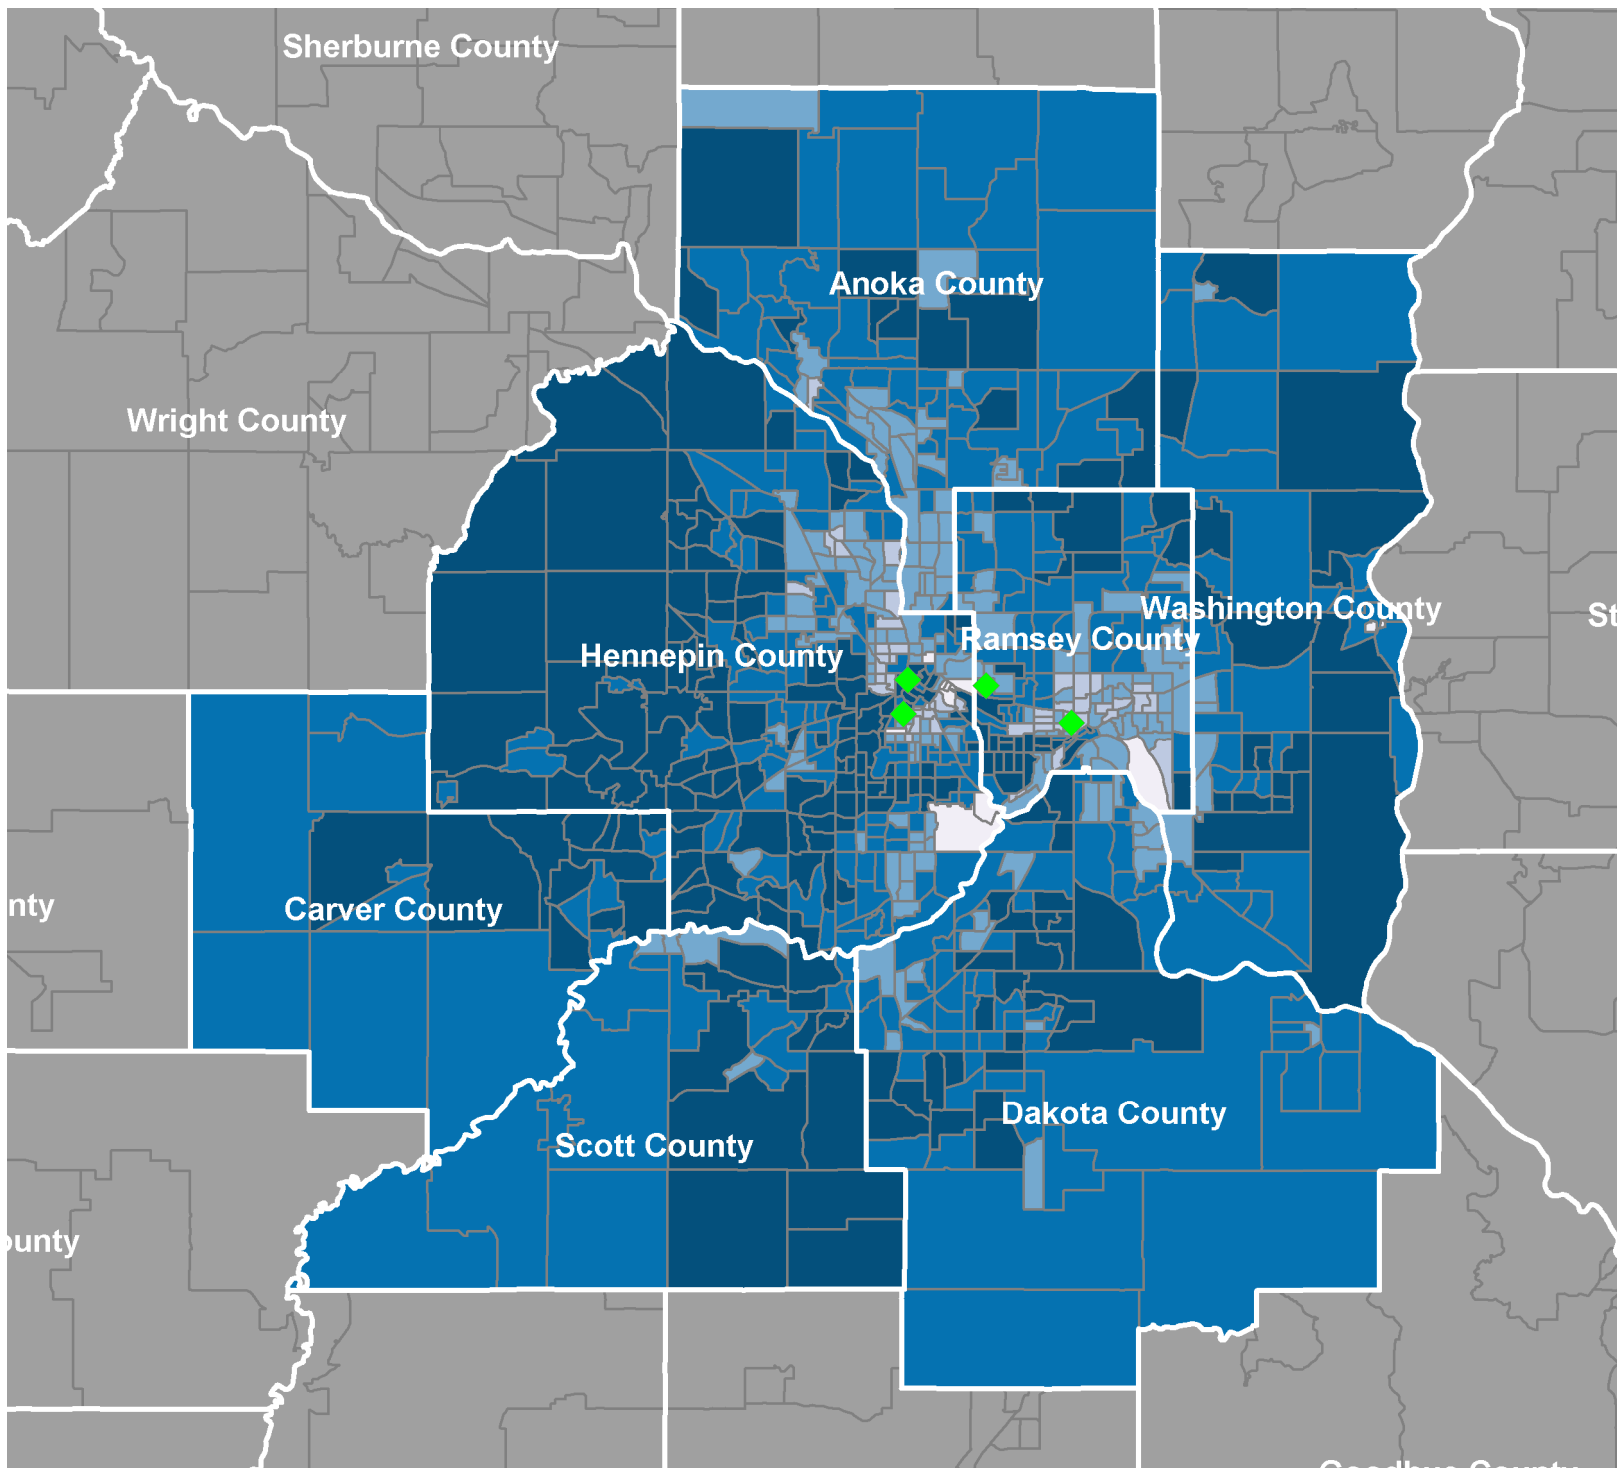

SUNRISE BANKS, N.A. - 2024 CRA - ASSESSMENT AREA INCOME MAP

Minneapolis St Paul

Income Level

◆ Bank Branches