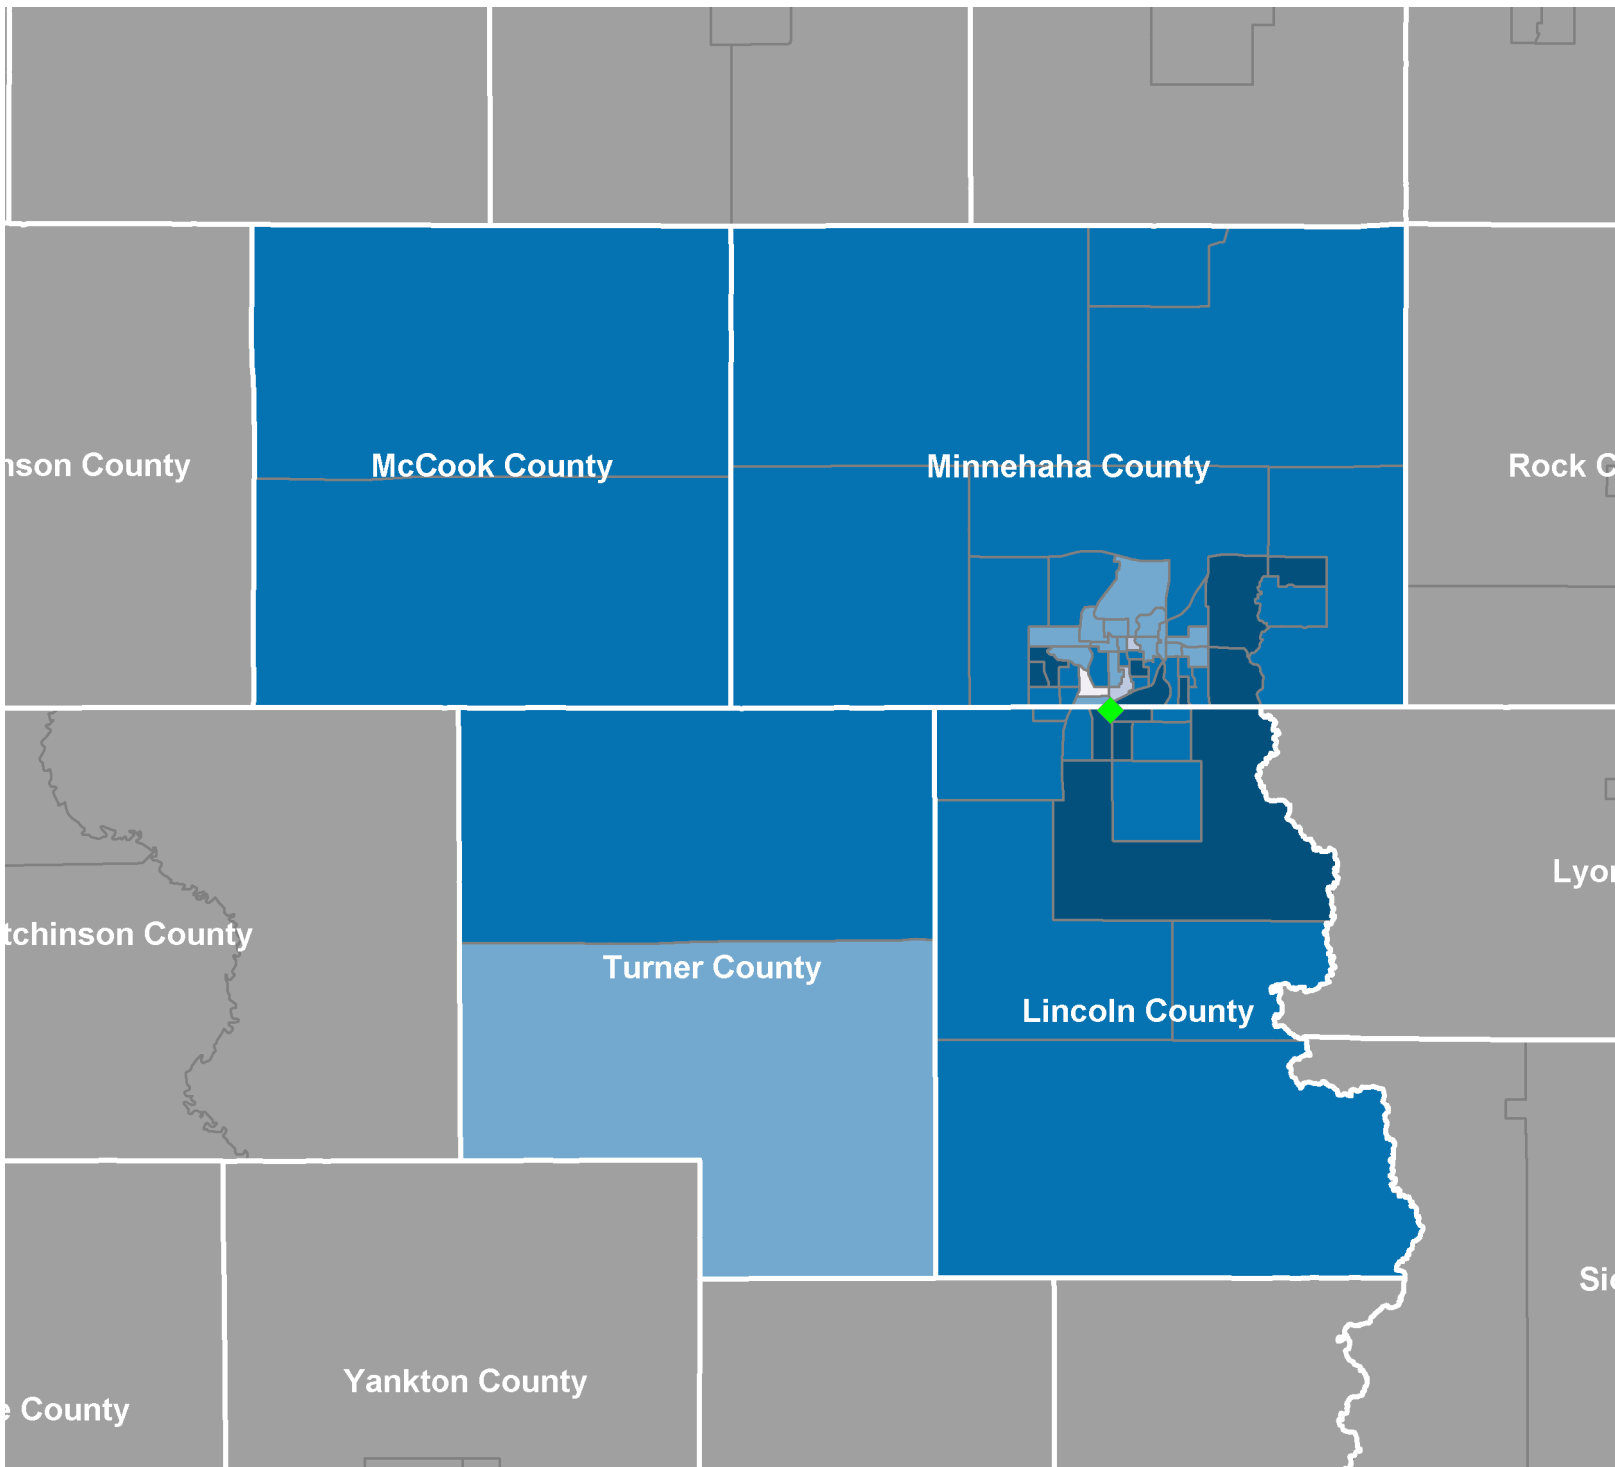

# SUNRISE BANKS, N.A. - 2024 CRA - ASSESSMENT AREA INCOME MAP

Sioux Falls

## Income Level

◆ Bank Branches